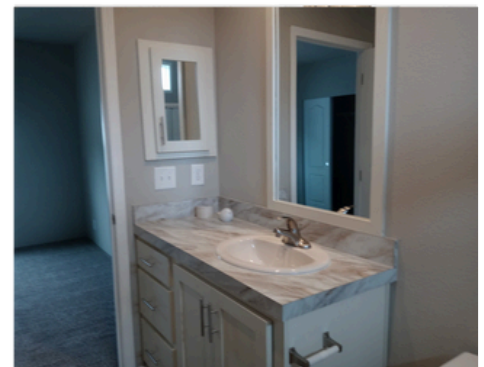

For Sale

\$137,900

1515 NW Fir Ave #50 Redmond, OR 97756

- ✓ 2024 Skyline Home
- ✓ 3 Bedrooms & 2 Bathrooms
- ✓ Approx. 1,152 Square Feet
- ✓ 24' x 48'
- ✓ Laminate throughout & Carpet in Bedrooms
- ✓ Stainless Steel Kitchen Appliance Package
- ✓ Spacious Layout
- ✓ Great Location & Much More!

**Photos are of a similar home in our inventory. New photos coming soon!*

Remington Arms is an all ages manufactured home community in Redmond, Oregon. We are surrounded by lots of shopping, dining, entertainment and activities - Smith Rock State Park with rock climbing and trails; Sam Johnson Park with a playground, skatepark and BBQs; Cline Falls State Park with fishing and swimming; Centennial Park with seasonal ice skating, farmers market and splash park; and we're less than 5 minutes way from Downtown Redmond.